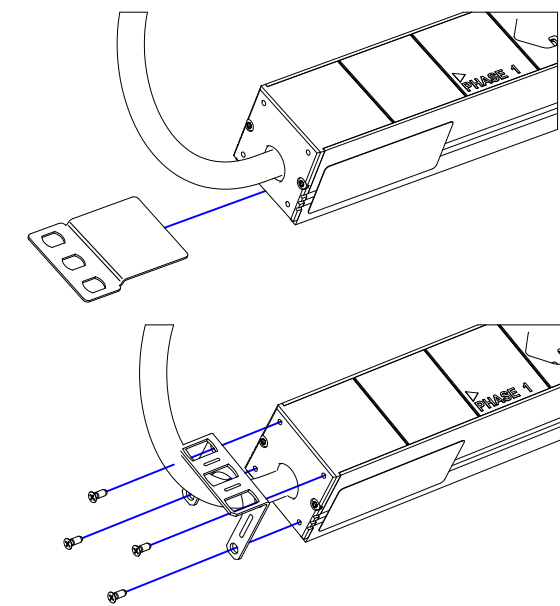

1782,1±1

1800,1±1

Mounting bracket Set flat
03.5560
48,5±1

Mounting bracket Set 19" 1HU
M03.551-3F
46,2±1

H05VV-F 5G2.5mm², black

Plug CEE 16/5 6h

Front side

Product Label

3000 ± 100

1754,9 ± 1

Disclaimer: Dimensions and illustrative drawings are accurate to the company's knowledge at the time of printing, however specifications are subject to change without notice.

RNX RIEDO NETWORKS
Route de la Fonderie 6, 1700 Fribourg, Switzerland
www.riedonetworks.com, +41 26 505 50 00

Drawing: 100-1073
Revision: 2
Scale: 0.3

27.02.2023
Page 1 of 1

E3METER Basic PDU 3x16A 36T23 black-white-orange

RN1148