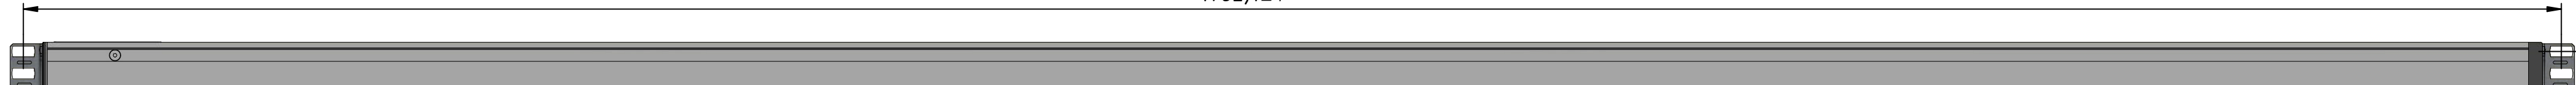

1782,1±1

1800,1±1

Mounting bracket Set flat
03.5560
48,5±1

Mounting bracket Set 19" 1HU
M03.551-3F
46,2±1

H05VV-F 5G2.5mm², black

Plug CEE 16/5 6h

Front side

Product Label

3000 ± 100

1754,9 ± 1