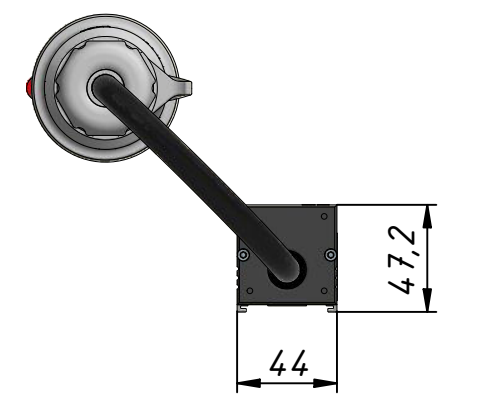

Disclaimer: Dimensions and illustrative drawings are accurate to the company's knowledge at the time of printing, however specifications are subject to change without notice.

RNX RIEDO NETWORKS
Route de la Fonderie 6, 1700 Fribourg, Switzerland
www.riedonetworks.com, +41 26 505 50 00

Drawing: 100-1073
Revision: 2
Scale: 0.3

27.02.2023
Page 1 of 1

E3METER Basic PDU 3x16A 36T23 black-white-orange

RN1148