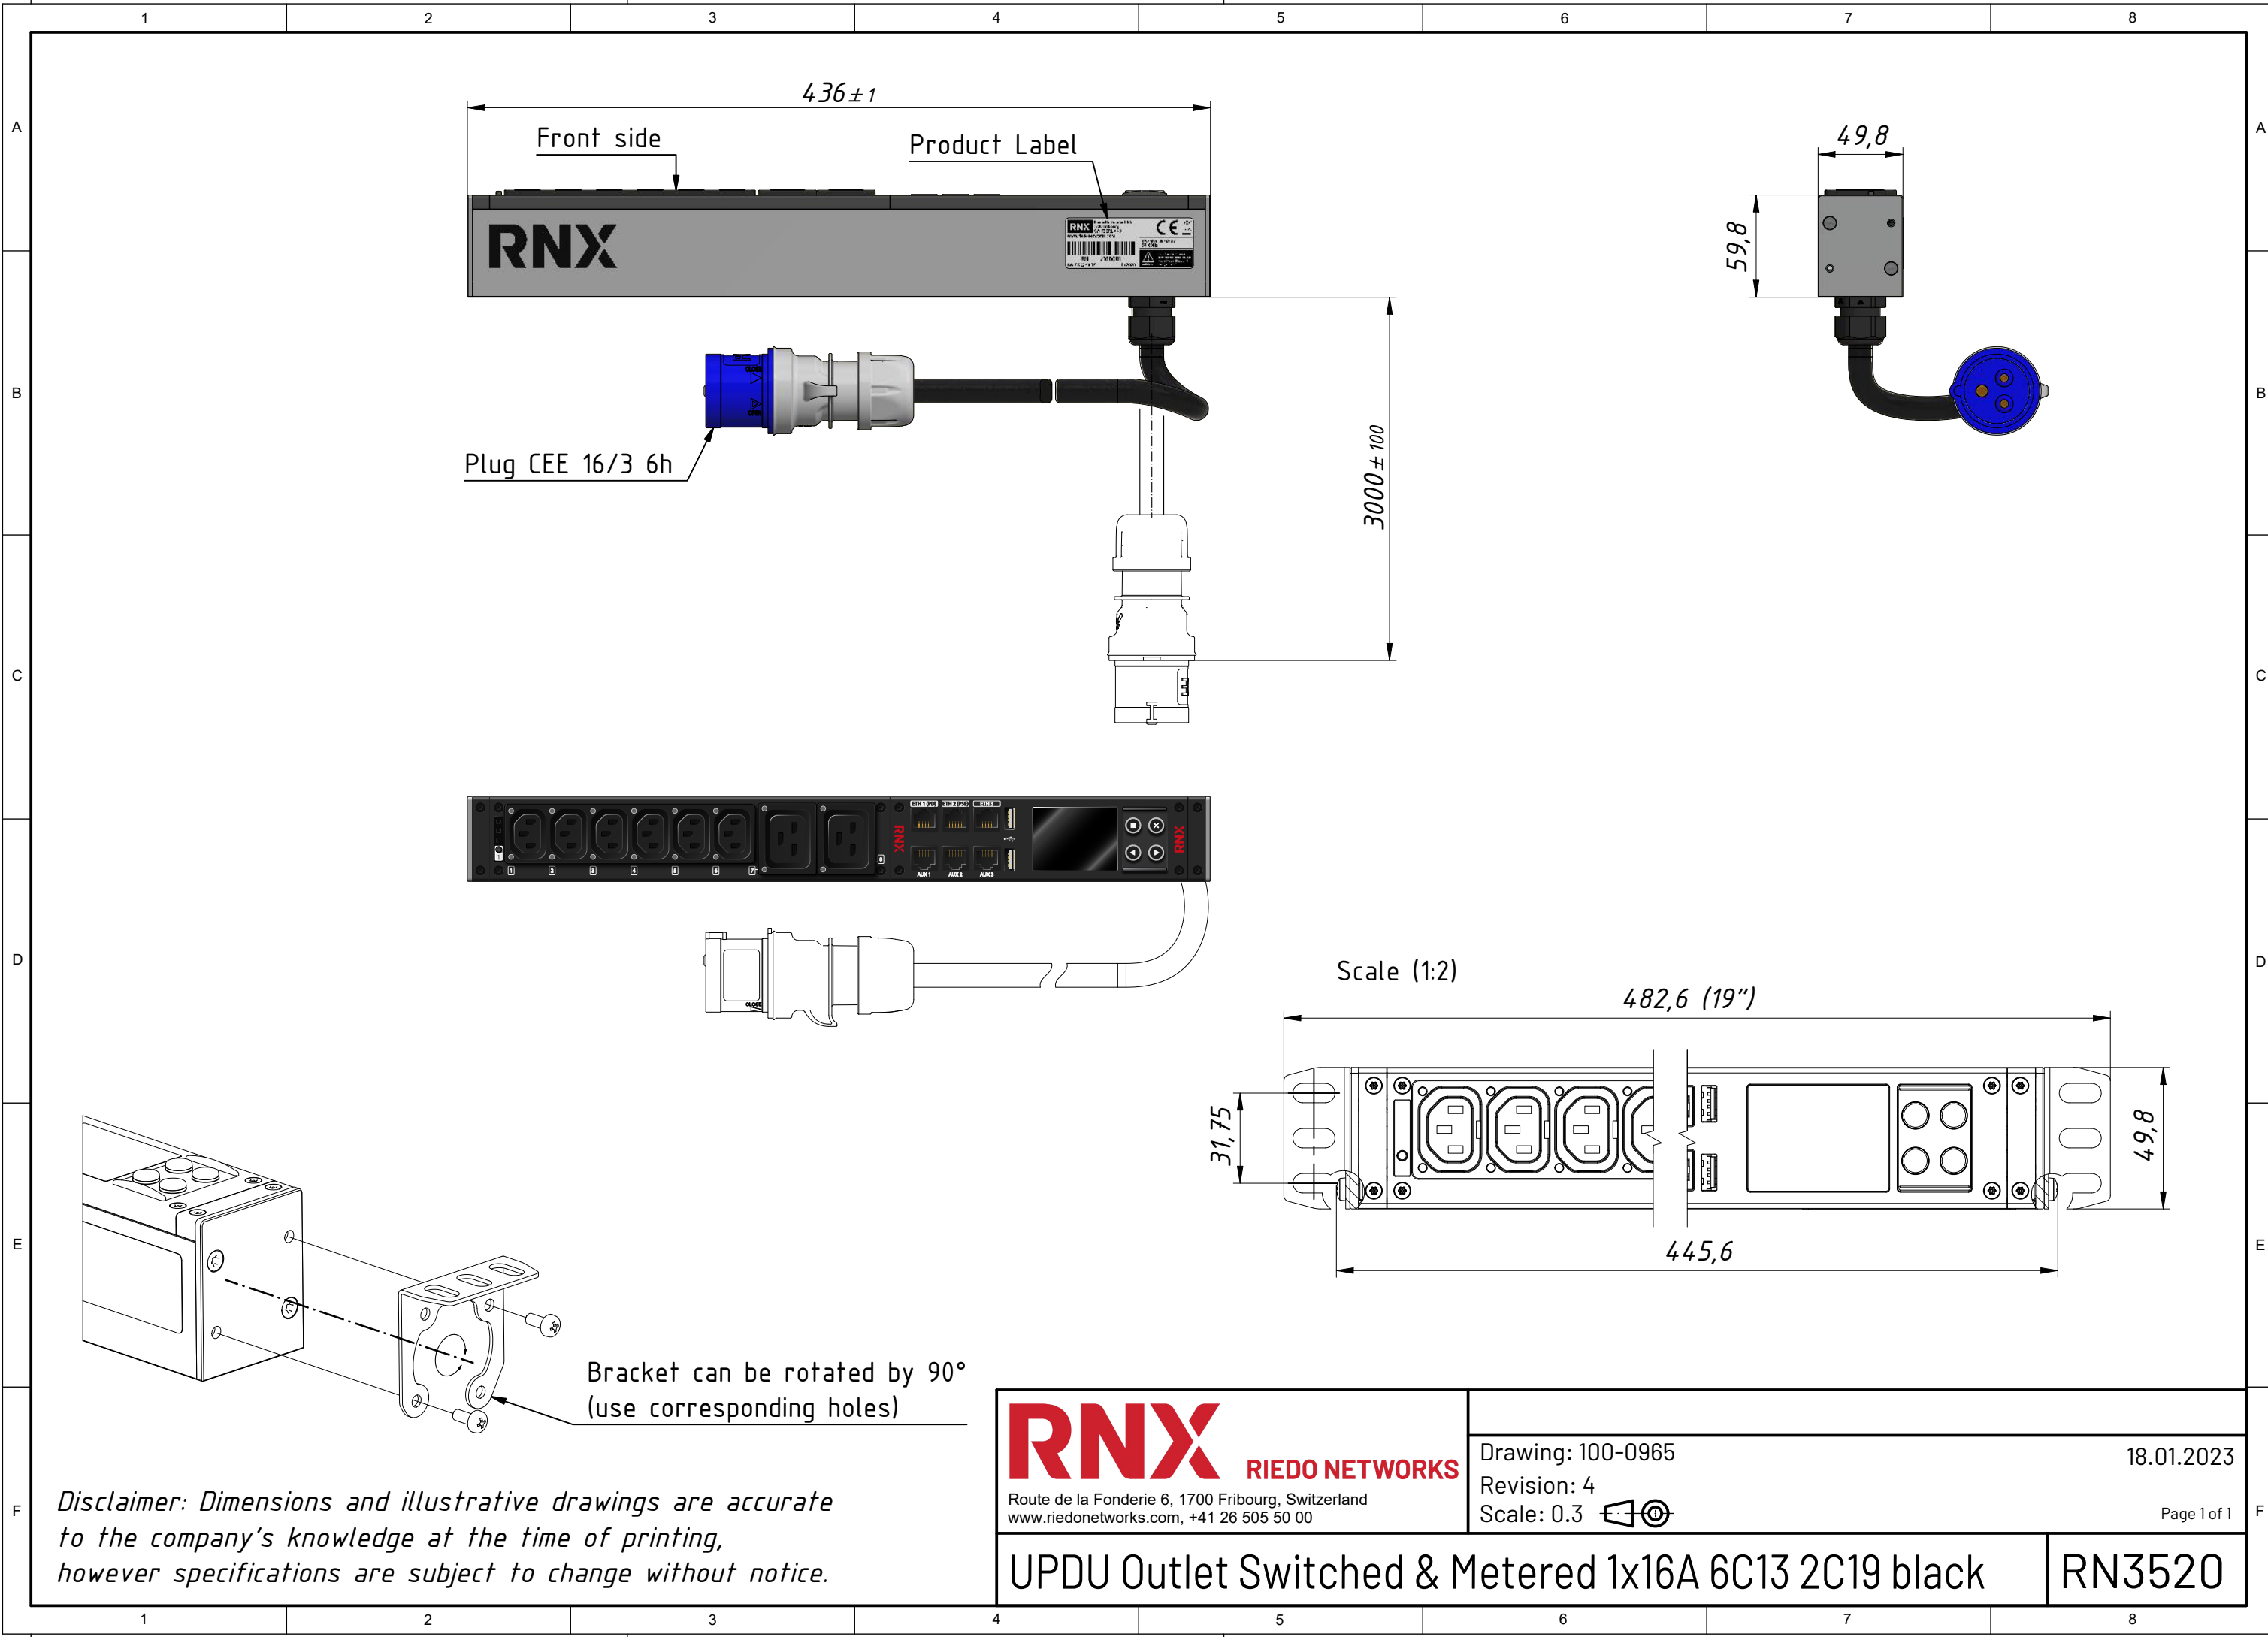

We reserves all rights in this document and it's subject matter. The recipient hereby acknowledges these rights and assures the use of this document only for the purpose it was delivered. © Riedo Networks Ltd

Dieses Dokument ist unser geistiges Eigentum. Es darf ohne unsere ausdrückliche Genehmigung weder kopiert, vervielfältigt oder verwendet, noch an Dritte weitergegeben werden. Zuwiderhandlung ist strafbar und wird strafrechtlich verfolgt. Copyright reserved. © Riedo Networks AG

Disclaimer: Dimensions and illustrative drawings are accurate to the company's knowledge at the time of printing, however specifications are subject to change without notice.

RNX RIEDO NETWORKS
Route de la Fonderie 6, 1700 Fribourg, Switzerland
www.riedonetworks.com, +41 26 505 50 00

Drawing: 100-0965
Revision: 4
Scale: 0.3

18.01.2023
Page 1 of 1

UPDU Outlet Switched & Metered 1x16A 6C13 2C19 black **RN3520**